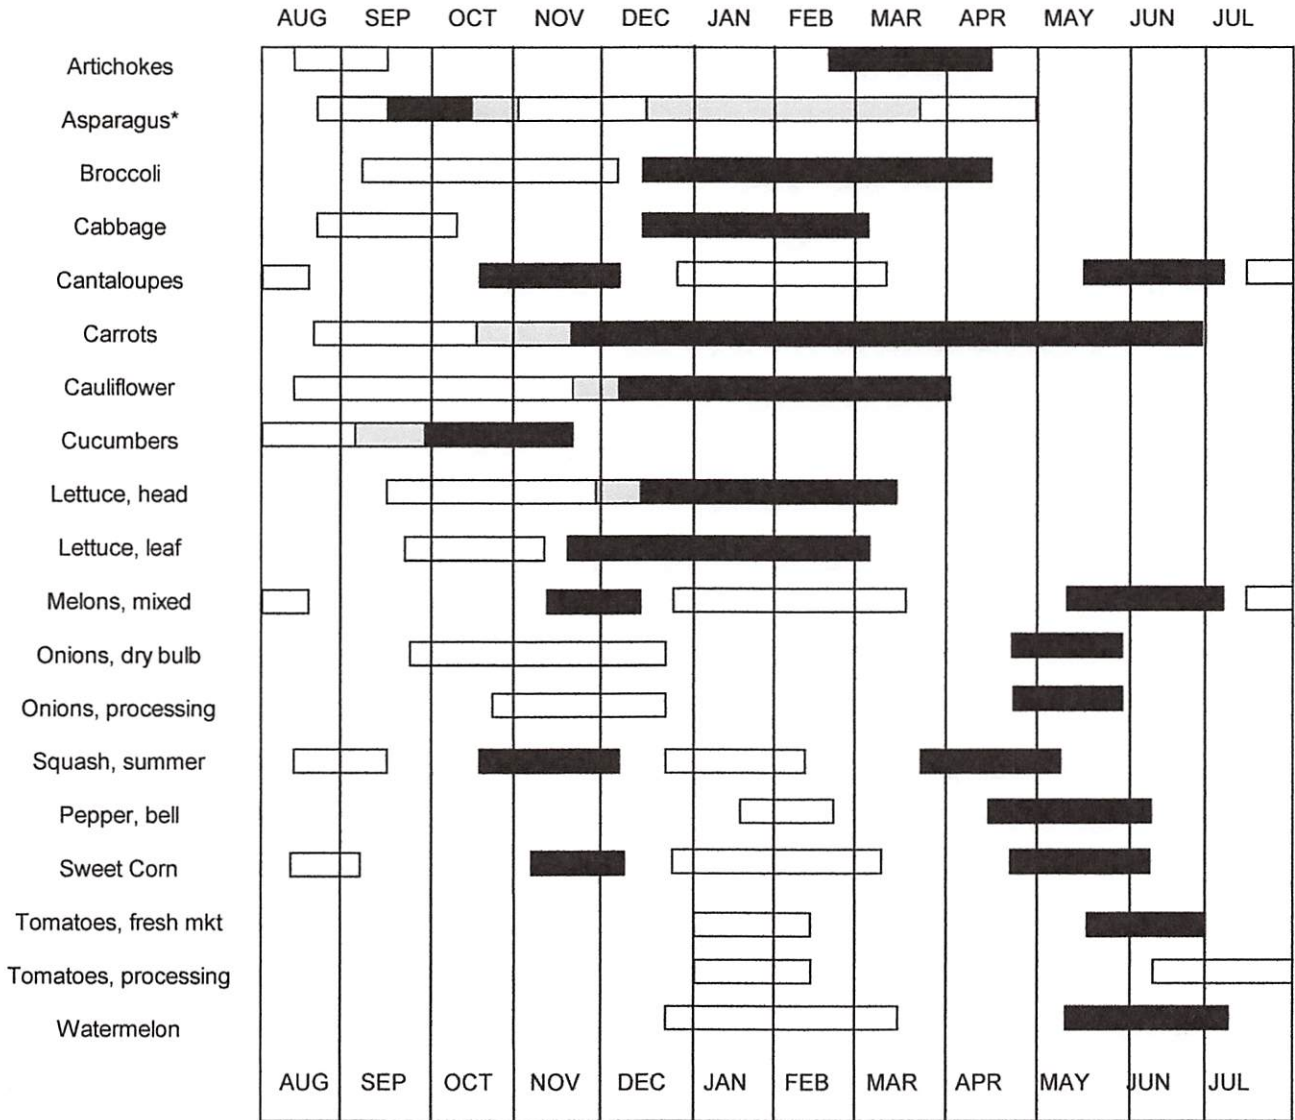

# VEGETABLE CROPS PLANTING & HARVESTING CALENDAR IMPERIAL VALLEY, CALIFORNIA

**MONTH**

Planting
  Planting/harvesting
  Harvesting
 \* Perennial

UC Cooperative Extension-Imperial County Vegetable Crops